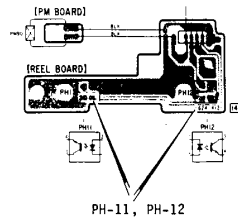

SONY

Car Stereo Service Bulletin

Model: XR-7130/7600

No. 230

Subject: Part Number Additions: PH-11 and PH-12

Date: March 13, 1992

Symptom:
(**)

The part numbers for photo detectors PH-11 and PH-12 on the reel board are not shown in the Service Manual.

Solution: Please add the following part information to your Service Manual:

REFERENCE NUMBER	DESCRIPTION	PART NUMBER
PH-11, PH-12	Diode, GP-2S09-B	8-719-939-11

CSA-14 Tuner/Tape Deck

Reference: FPR N0432

PRINTED IN U.S.A.
CSA-14292-2