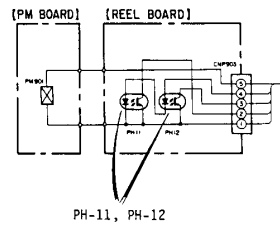

SONY

Car Stereo Service Bulletin

Model: XR-7130/7600

No. 230

Subject: Part Number Additions: PH-11 and PH-12

Date: March 13, 1992

Symptom:
(**)

The part numbers for photo detectors PH-11 and PH-12 on the reel board are not shown in the Service Manual.

Solution: Please add the following part information to your Service Manual:

REFERENCE NUMBER	DESCRIPTION	PART NUMBER
PH-11, PH-12	Diode, GP-2S09-B	8-719-939-11

CSA-14 Tuner/Tape Deck

Reference: FPR N0432

PRINTED IN U.S.A.
CSA-14292-2